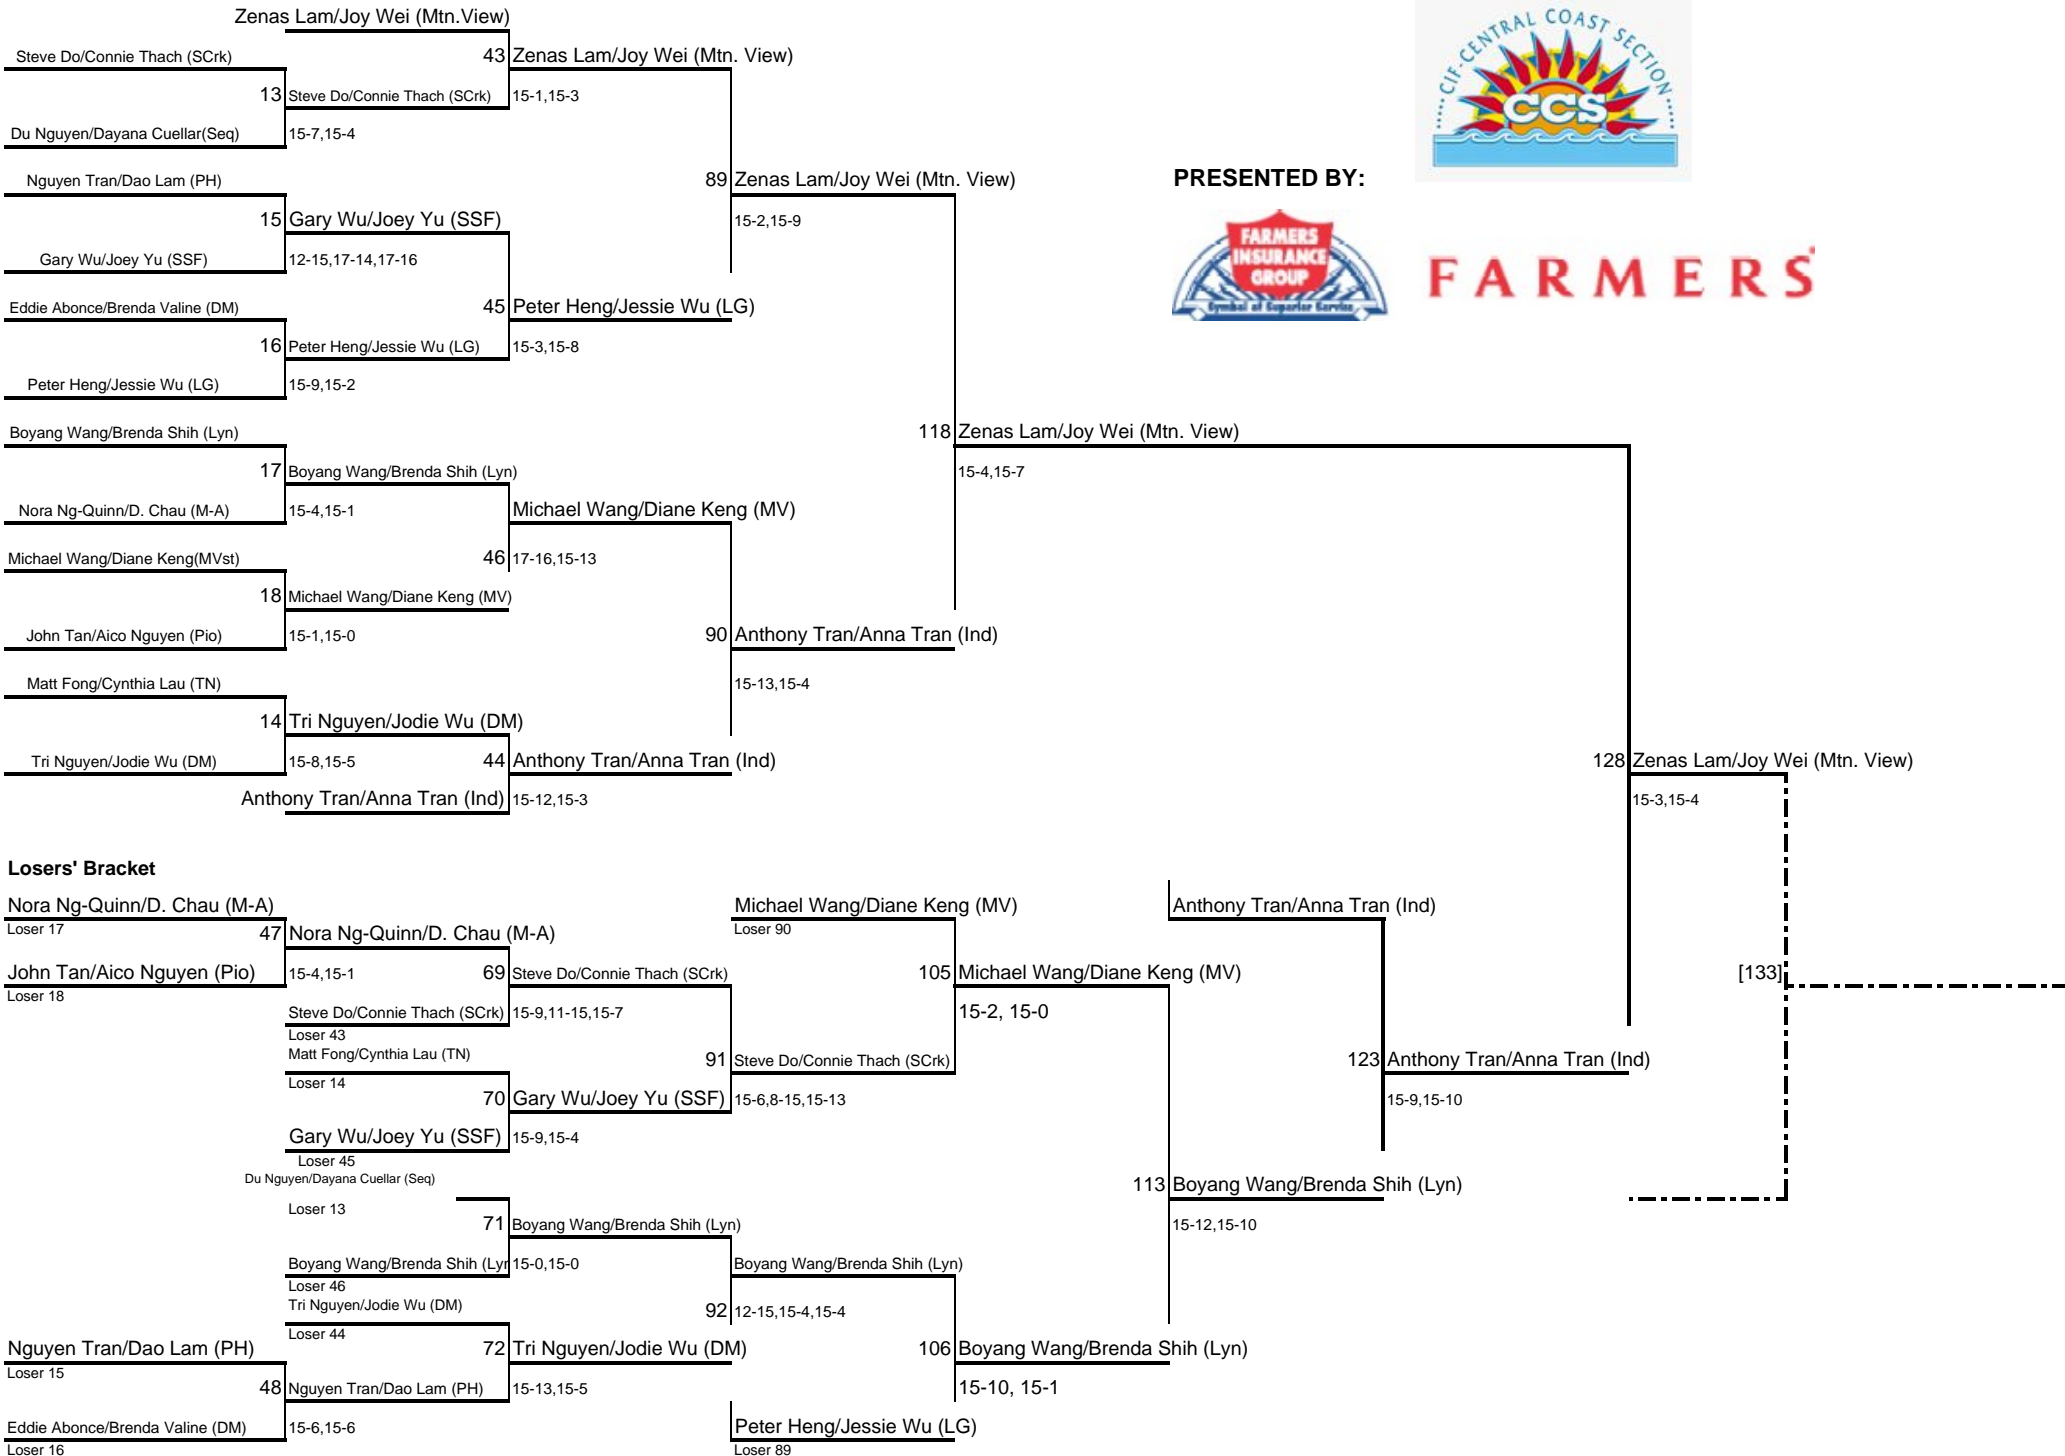

2009 CCS BADMINTON MIXED DOUBLES

PRESENTED BY:

FARMERS

Girls' Singles

- 1 Karine Hsu (PA)
- 2 Sharon Ng (Homesead)
- 3 Phoebe Lin (Gunn)
- 4 Charlotte Prochasson (Lel)
- 5 Truc Nguyen (SilverCrk)
- 6 Joclyn Chang (Mills)
- 7 Dinh Ngo (YB)
- 8 Stephanie Young (CrSpr)
- 9 Trinh Hoang (A.Hill)
- 10 Bettina Leung (Hillsdale)
- 11 Emily Chung (Pied. Hills)
- 12 Weina Dai (Mta.Vista)
- 13 Tiffany Jianto (Mitty)
- 14 Jessica Wong (Mills)

Boys' Singles

- 1 Terrence Pang (Home)
- 2 Son Nguyen (Indep)
- 3 Jeffrey Kuo (Saratoga)
- 4 Norris Tie (Lel)
- 5 Johann Abordo (LO)
- 6 Kenwart Tolledo (Cap)
- 7 Randy Ma (Mta.Vista)
- 8 Andrew Yang (Cr.Spr.)
- 9 Febrianto Kurnialdi(OG)
- 10 Long Chung (SSF)
- 11 John Le (WCO)
- 12 Tedman Zhuang (EV)
- 13 Gary Wang (Mta.Vista)
- 14 Joe Shire (Carlmont)