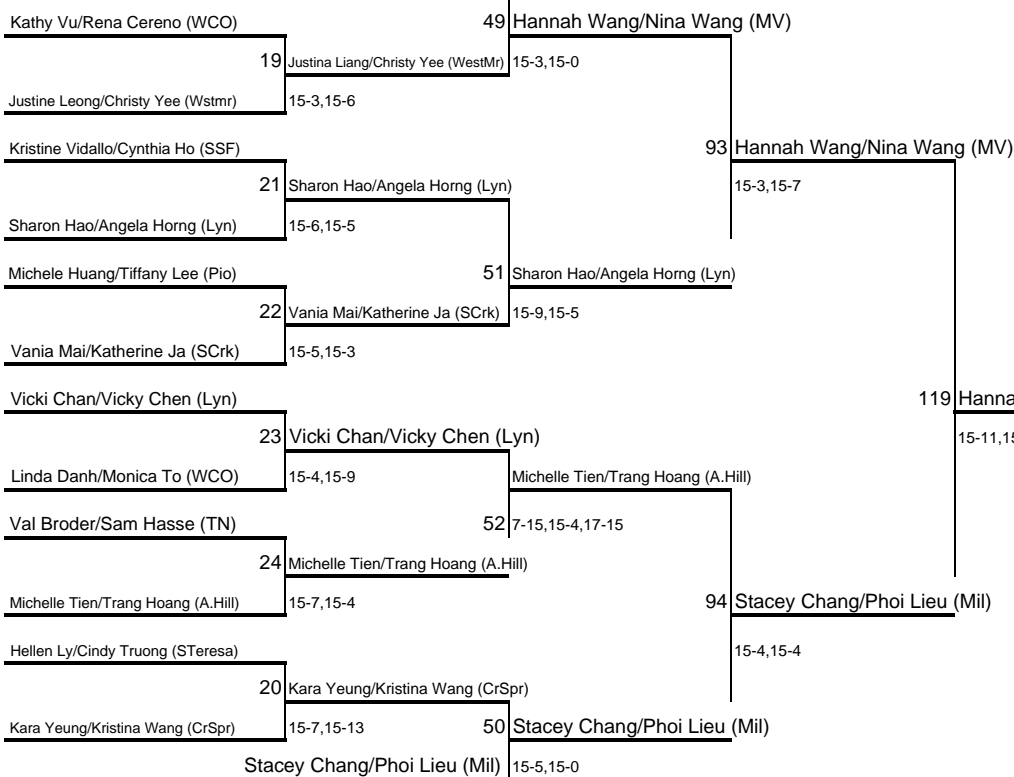

2009 CCS BADMINTON GIRLS' DOUBLES

PRESENTED BY:

FARMERS

Hanna Wang/Nina Wang (M.Vst)

Losers' Bracket

[134]

Girls' Singles

- 1 Karine Hsu (PA)
- 2 Sharon Ng (Homesead)
- 3 Phoebe Lin (Gunn)
- 4 Charlotte Prochasson (Lel)
- 5 Truc Nguyen (SilverCrk)
- 6 Joclyn Chang (Mills)
- 7 Dinh Ngo (YB)
- 8 Stephanie Young (CrSpr)
- 9 Trinh Hoang (A.Hill)
- 10 Bettina Leung (Hillsdale)
- 11 Emily Chung (Pied. Hills)
- 12 Weina Dai (Mta.Vista)
- 13 Tiffany Jianto (Mitty)
- 14 Jessica Wong (Mills)

Boys' Singles

- 1 Terrence Pang (Home)
- 2 Son Nguyen (Indep)
- 3 Jeffrey Kuo (Saratoga)
- 4 Norris Tie (Lel)
- 5 Johann Abordo (LO)
- 6 Kenwart Tollo (Cap)
- 7 Randy Ma (Mta.Vista)
- 8 Andrew Yang (Cr.Spr.)
- 9 Febrianto Kurnialdi(OG)
- 10 Long Chung (SSF)
- 11 John Le (WCO)
- 12 Tedman Zhuang (EV)
- 13 Gary Wang (Mta.Vista)
- 14 Joe Shire (Carlmont)

Mixed Doubles

- 1 Zenas Lam/Joy Wei (Mtn.View)
- 2 Anthony Tran/Anna Tran (Ind)
- 3 Boyang Wang/Brenda Shih (Lyn)
- 4 Peter Heng/Jessie Wu (LG)
- 5 Steve Do/Connie Thach (SCrk)
- 6 Du Nguyen/Dayana Cuellar(Seq)
- 7 Nguyen Tran/Dao Lam (PH)
- 8 Gary Wu/Joey Yu (SSF)
- 9 Eddie Abonce/Brenda Valine (DM)
- 10 Nora Ng-Quinn/D. Chau (M-A)
- 11 Michael Wang/Diane Keng(MVst)
- 12 John Tan/Aico Nguyen (Pio)
- 13 Matt Fong/Cynthia Lau (TN)
- 14 Tri Nguyen/Jodie Wu (DM)