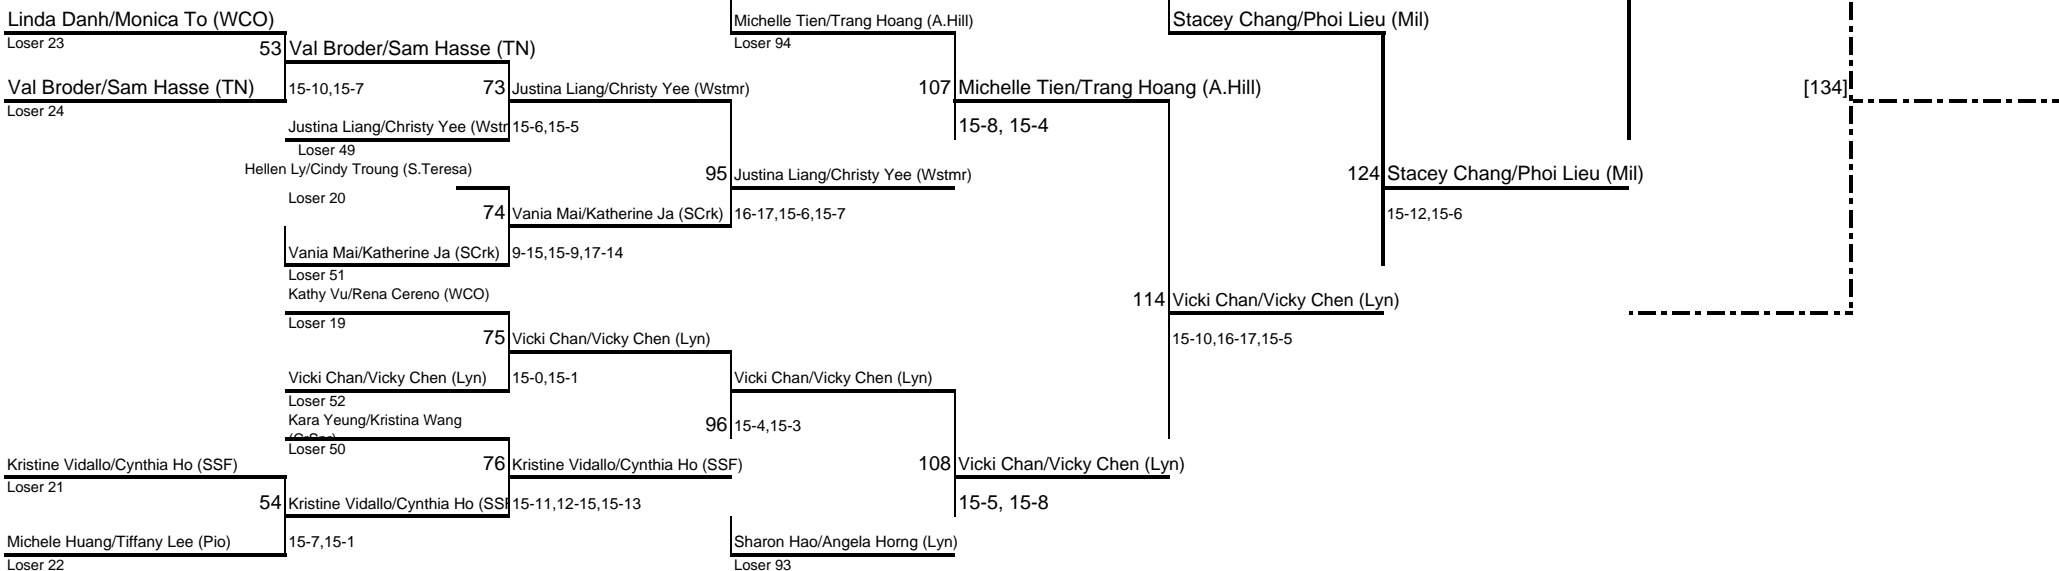

2009 CCS BADMINTON GIRLS' DOUBLES

PRESENTED BY:

FARMERS

Hanna Wang/Nina Wang (M.Vst)

Losers' Bracket

[134]

Girls' Singles

- 1 Karine Hsu (PA)
- 2 Sharon Ng (Homesead)
- 3 Phoebe Lin (Gunn)
- 4 Charlotte Prochasson (Lel)
- 5 Truc Nguyen (SilverCrk)
- 6 Joclyn Chang (Mills)
- 7 Dinh Ngo (YB)
- 8 Stephanie Young (CrSpr)
- 9 Trinh Hoang (A.Hill)
- 10 Bettina Leung (Hillsdale)
- 11 Emily Chung (Pied. Hills)
- 12 Weina Dai (Mta.Vista)
- 13 Tiffany Jianto (Mitty)
- 14 Jessica Wong (Mills)