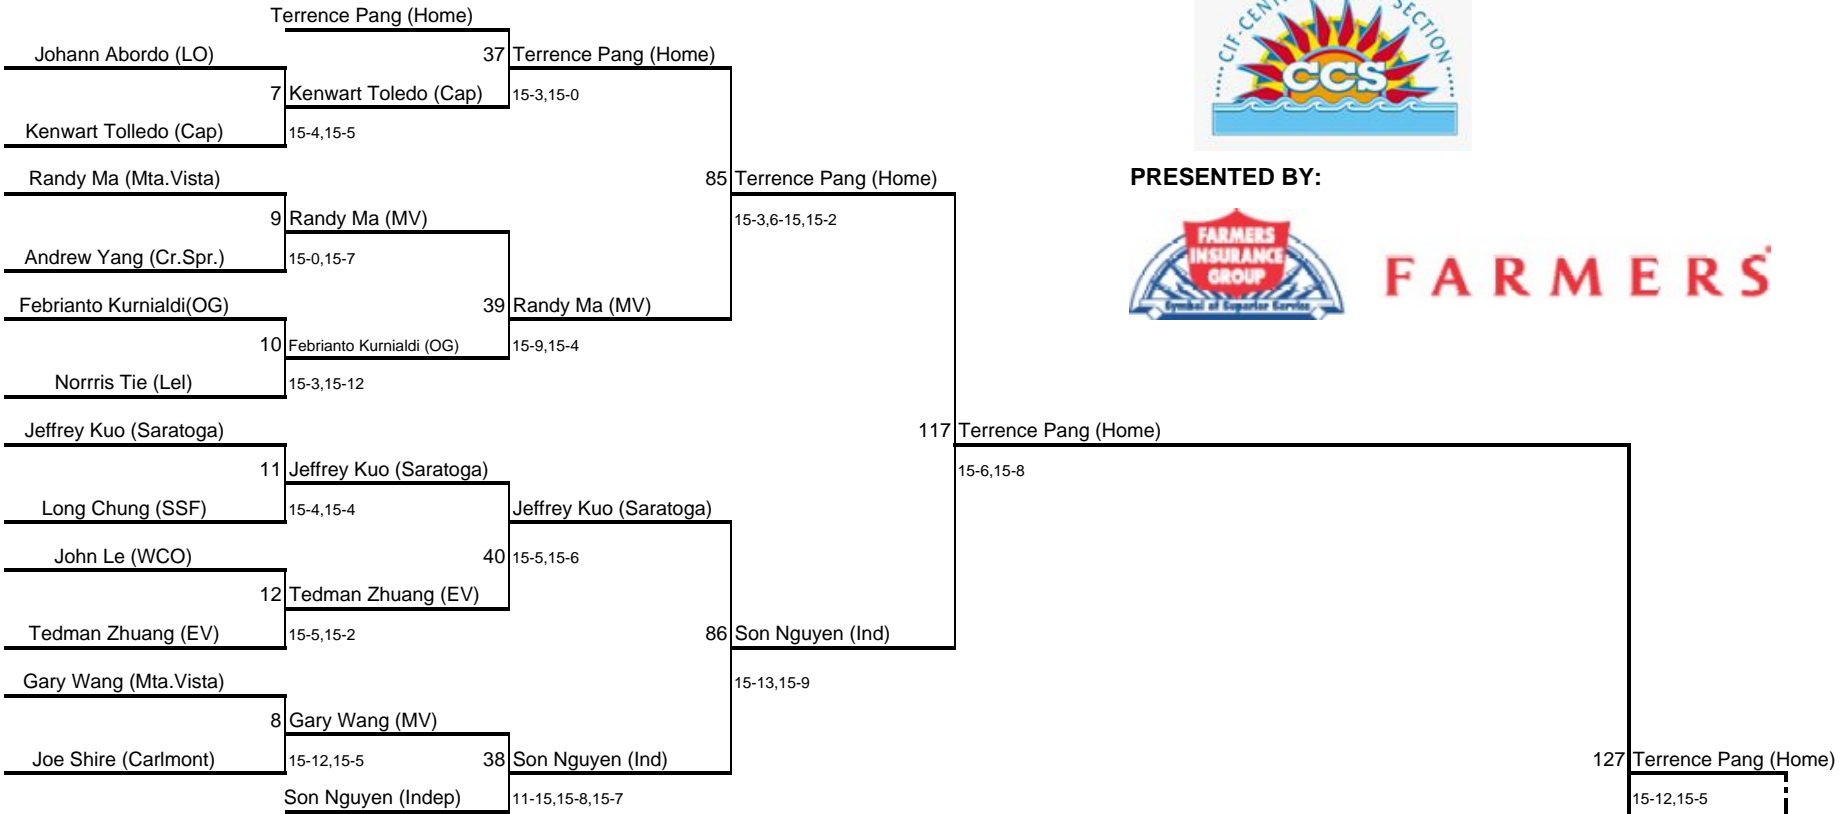

2009 CCS BOYS' BADMINTON SINGLES

PRESENTED BY:

FARMERS

Losers' Bracket

Girls' Singles

- 1 Karine Hsu (PA)
- 2 Sharon Ng (Homesead)
- 3 Phoebe Lin (Gunn)
- 4 Charlotte Prochasson (Lel)
- 5 Truc Nguyen (SilverCrk)
- 6 Joclyn Chang (Mills)
- 7 Dinh Ngo (YB)
- 8 Stephanie Young (CrSpr)
- 9 Trinh Hoang (A.Hill)
- 10 Bettina Leung (Hillsdale)
- 11 Emily Chung (Pied. Hills)
- 12 Weina Dai (Mta.Vista)
- 13 Tiffany Jianto (Mitty)
- 14 Jessica Wong (Mills)