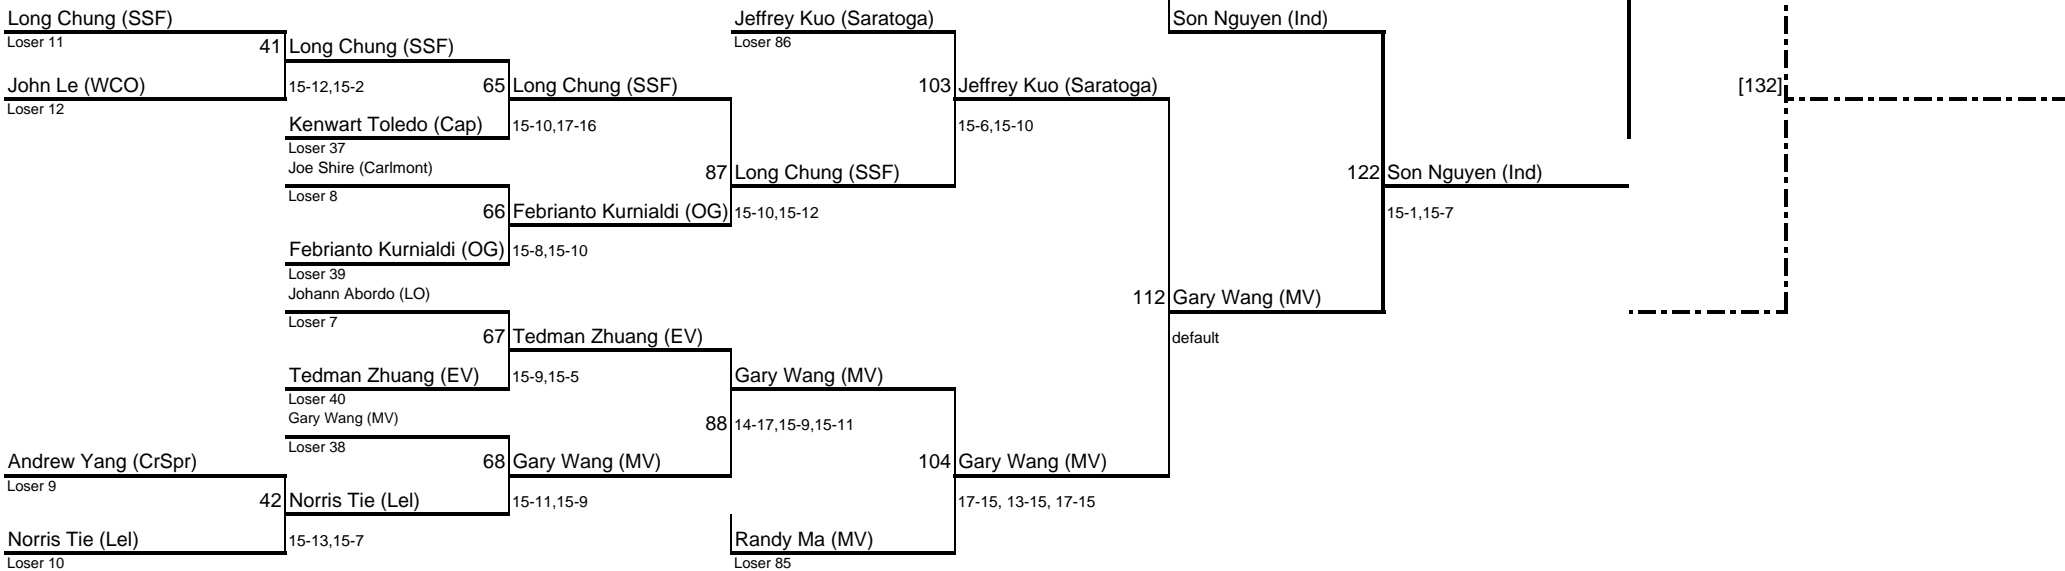

2009 CCS BOYS' BADMINTON SINGLES

PRESENTED BY:

FARMERS

Losers' Bracket

Girls' Singles

- 1 Karine Hsu (PA)
- 2 Sharon Ng (Homesead)
- 3 Phoebe Lin (Gunn)
- 4 Charlotte Prochasson (Lel)
- 5 Truc Nguyen (SilverCrk)
- 6 Joclyn Chang (Mills)
- 7 Dinh Ngo (YB)
- 8 Stephanie Young (CrSpr)
- 9 Trinh Hoang (A.Hill)
- 10 Bettina Leung (Hillsdale)
- 11 Emily Chung (Pied. Hills)
- 12 Weina Dai (Mta.Vista)
- 13 Tiffany Jianto (Mitty)
- 14 Jessica Wong (Mills)