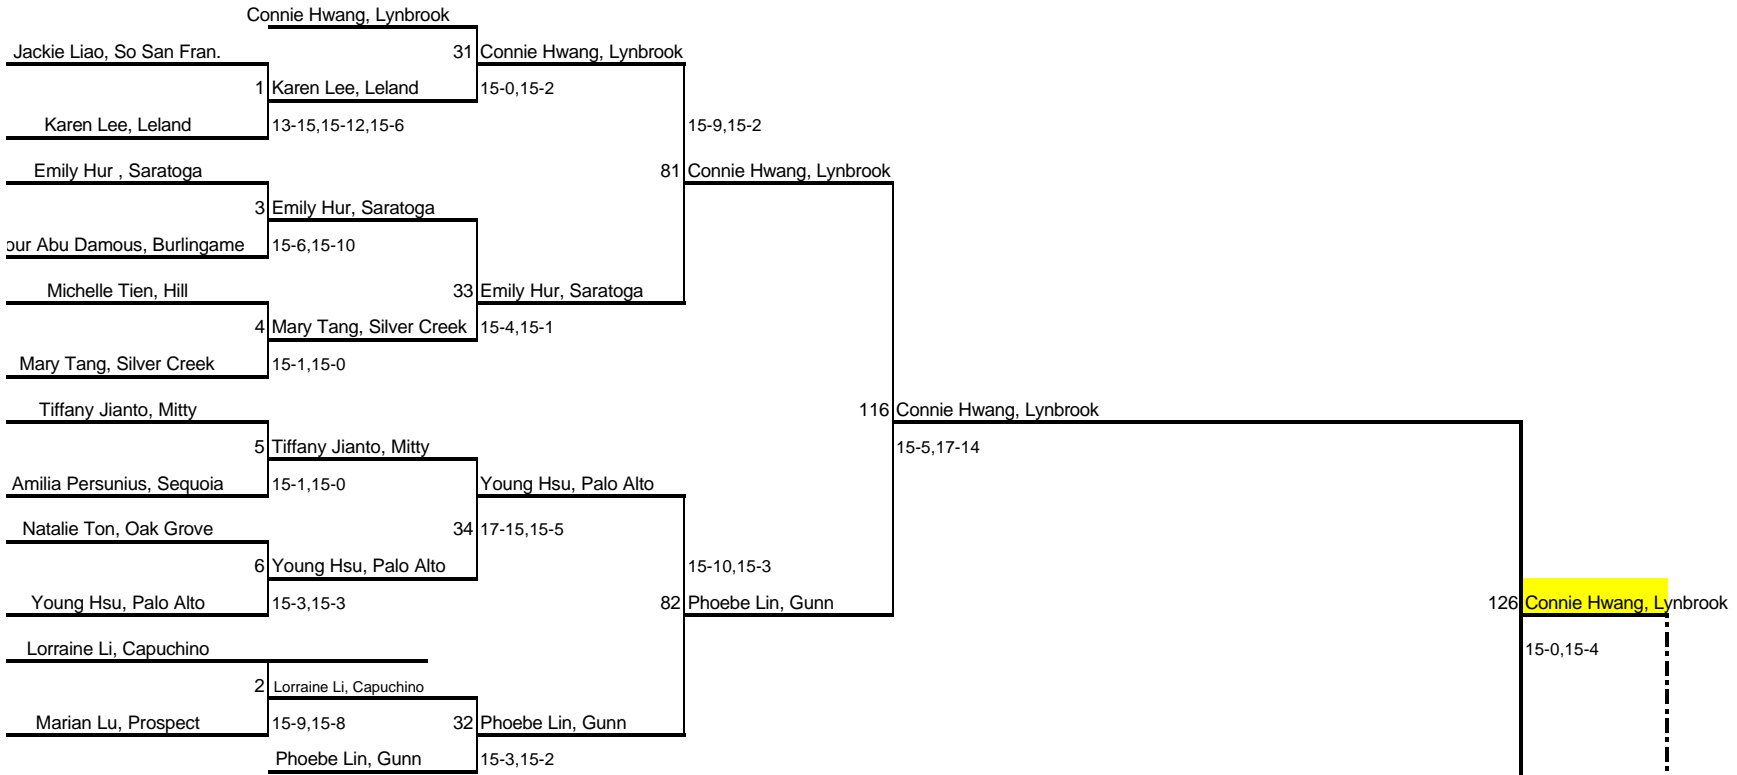

2008 Girls Singles

Losers' Bracket