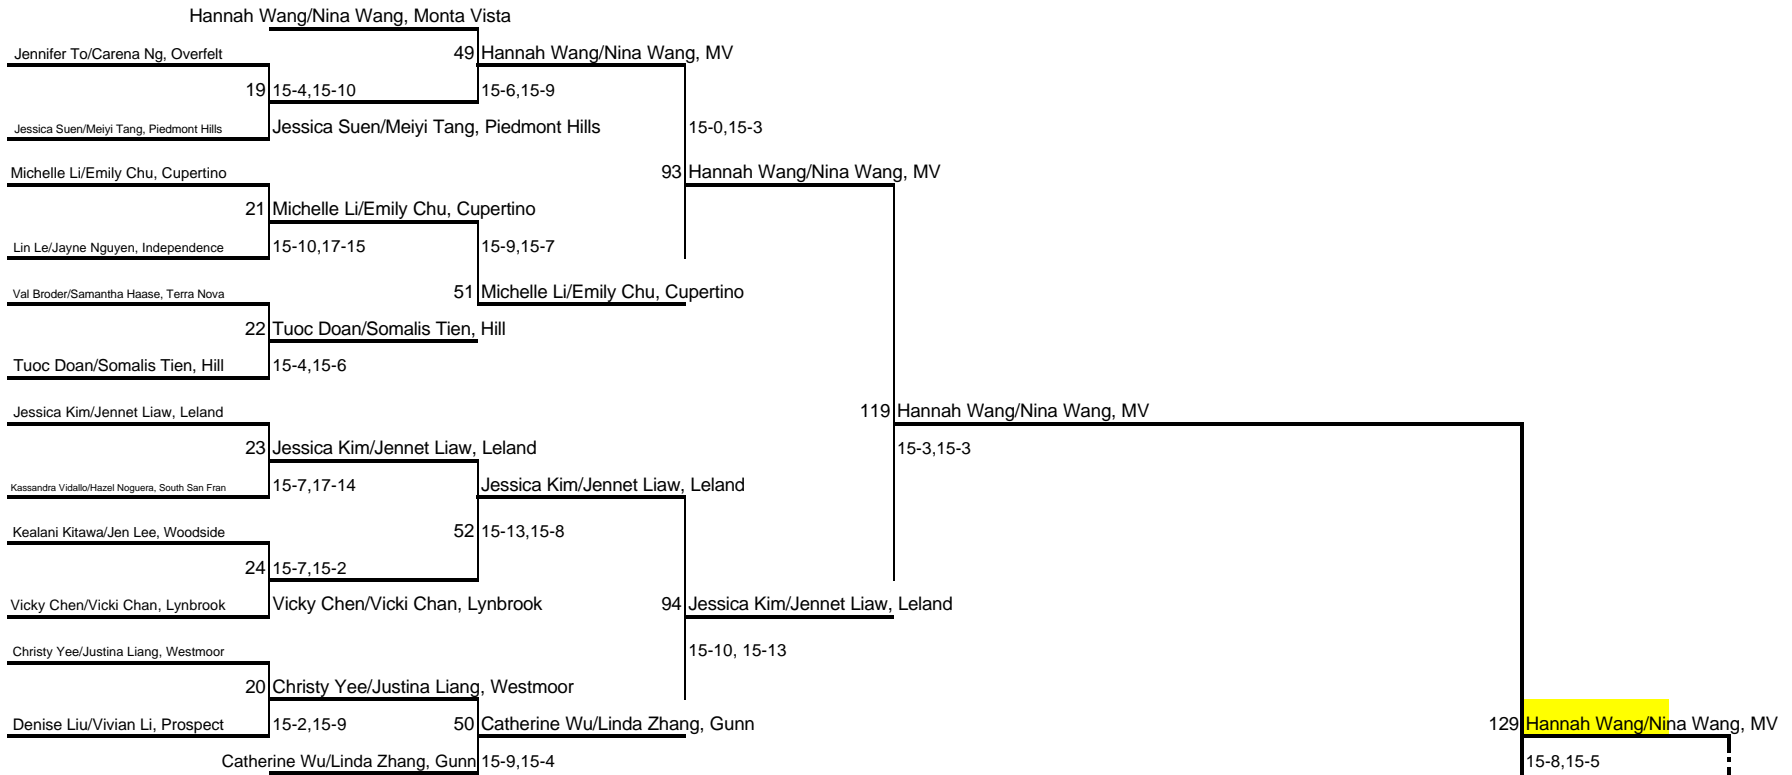

2008 CCS GIRLS' DOUBLES

Losers' Bracket