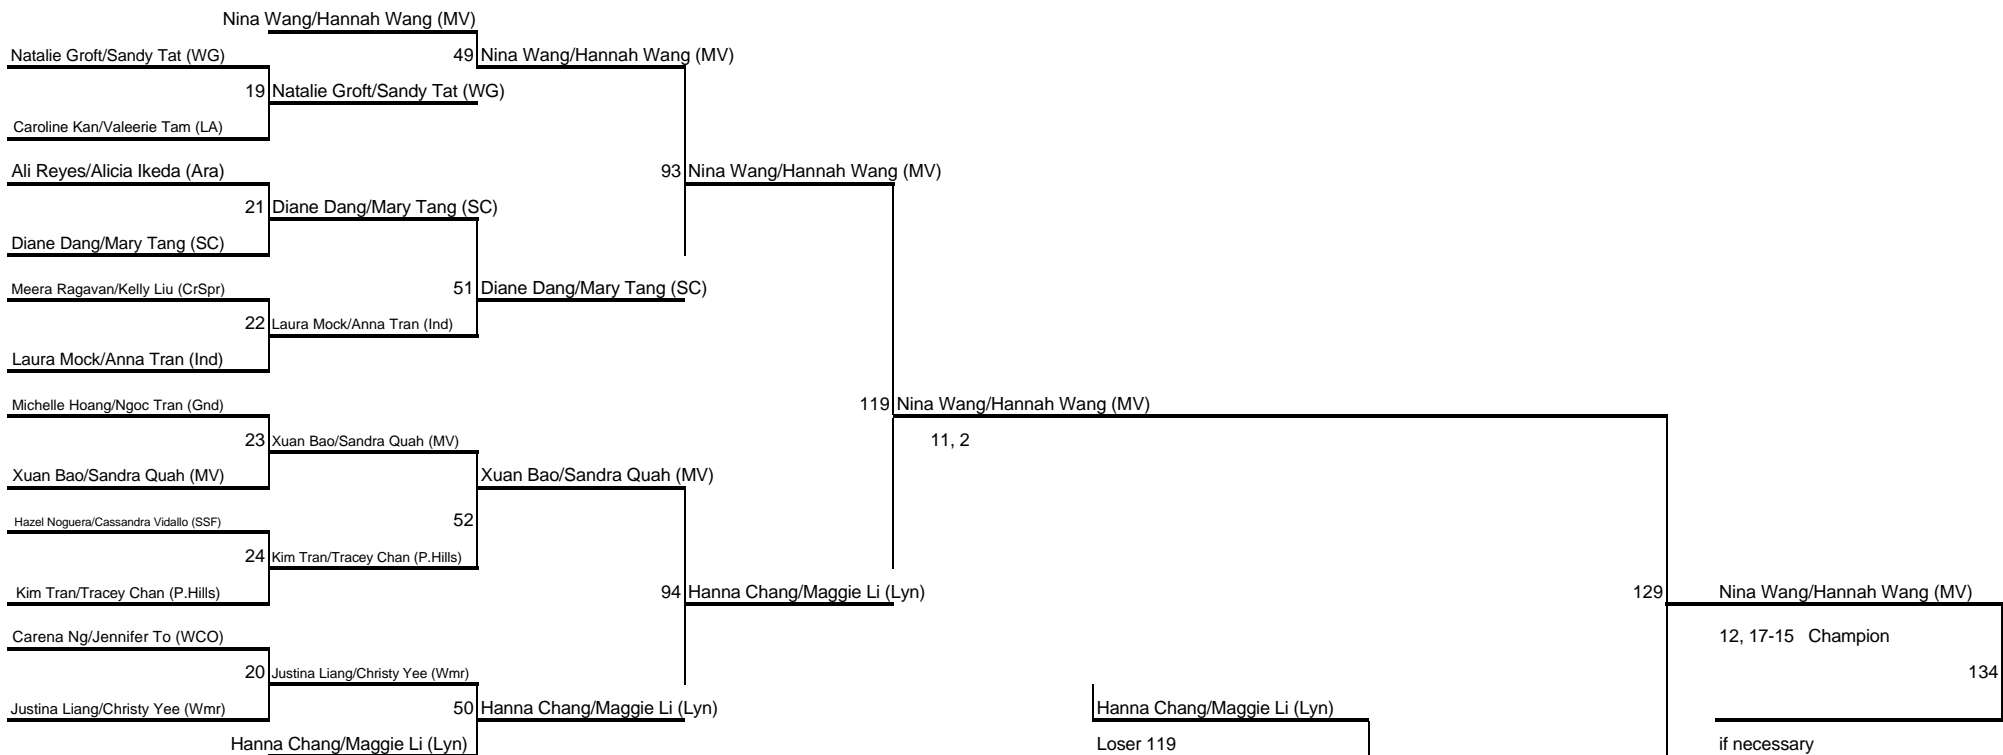

2007 CCS GIRLS' DOUBLES

Nina Wang/Hannah Wang (MV)
 12, 17-15 **Champion**
 if necessary 134