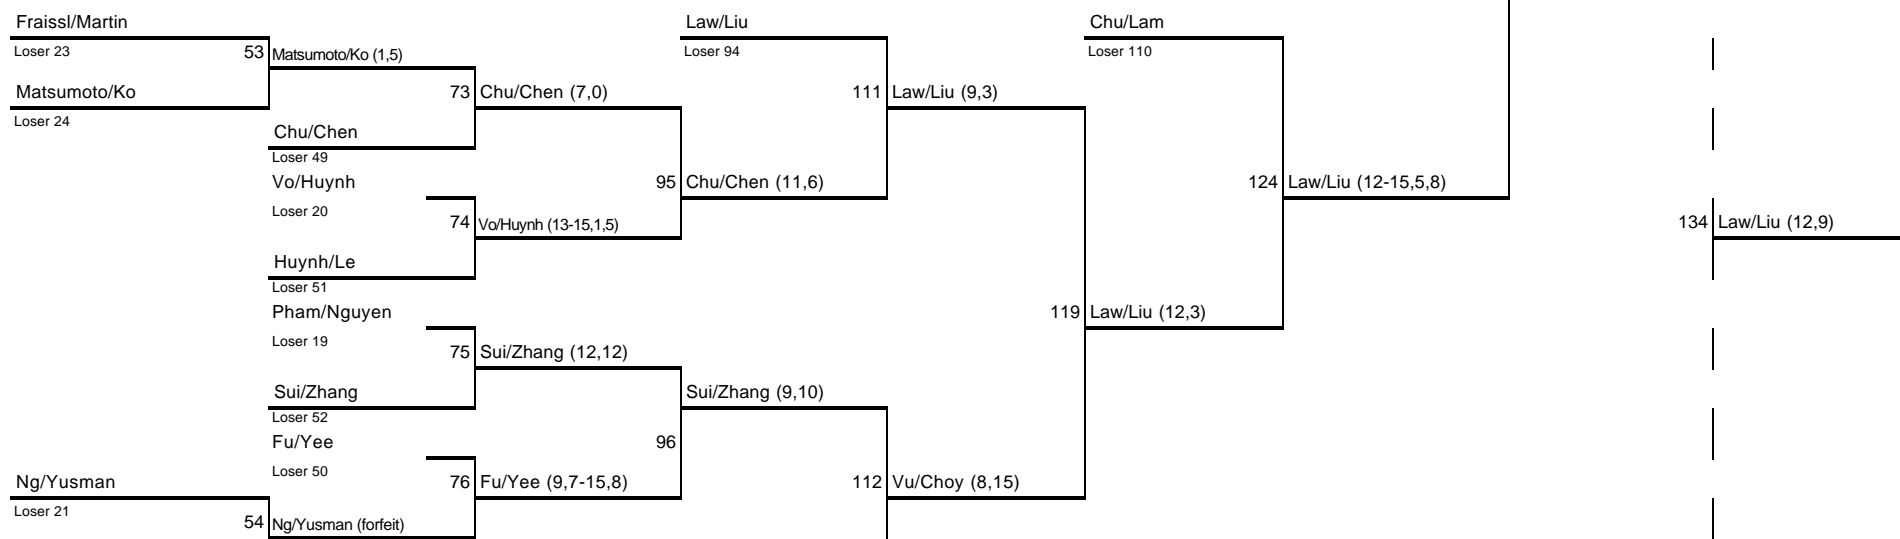

2005 CCS GIRLS' DOUBLES

Losers' Bracket

Imansjah/Weinstein

Loser 22

Vu/Choy

Loser 93

Hwang/Chao

Loser 129 (If 1st Loss)